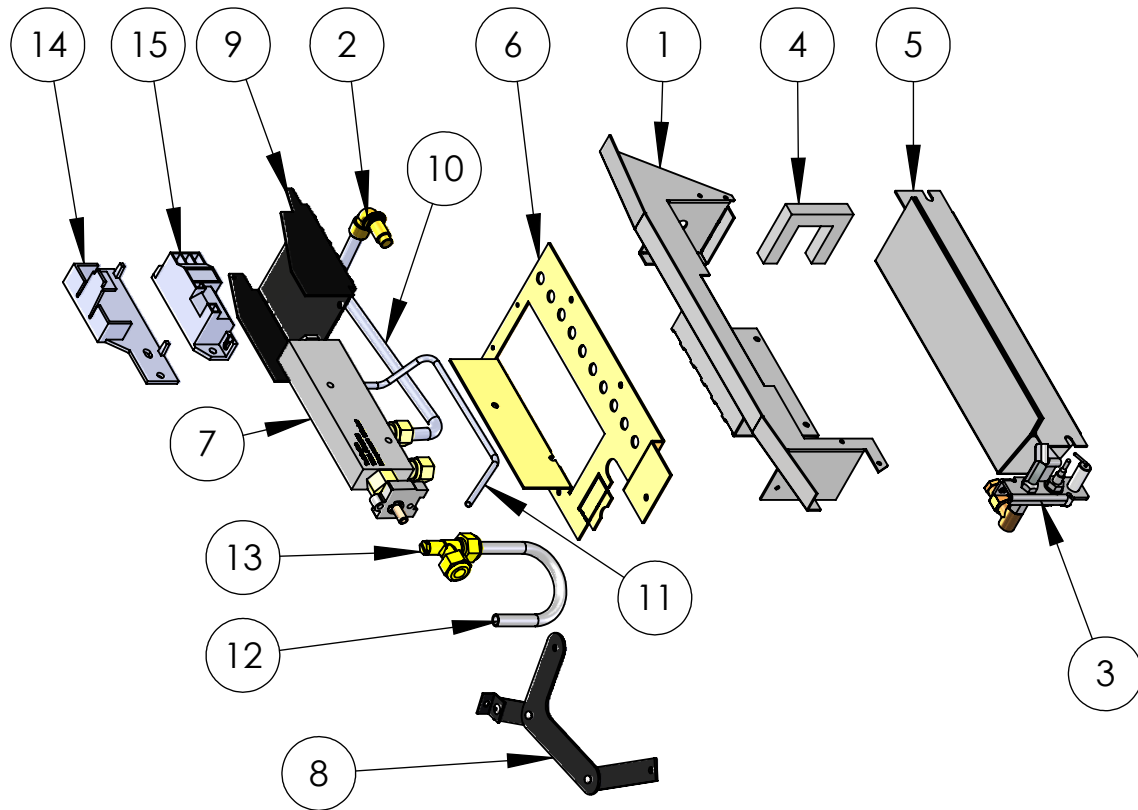

Slimline 3 Slide Control Tray

ITEM NO.	Description	Part Number	QTY.
1	burner carrier	4638	1
2	Injector	2799	1
3	Oxy Pilot Assy	6952	1
4	Silencer	4819	1
5	Burner Assembly	3197	1
6	Slide Valve Bracket	4655	1
7	Slide Valve	2542	1
8	Linkage Assy	A-0550	1
9	Spark Generator Bracket	4656	1
10	valve to injector pipe	4653	1
11	pilot pipe	4652	1
12	inlet pipe	4654	1
13	Pressure Test point	1035	1
14	Battery holder	8878	1
15	Ignitor Scat	8877	1